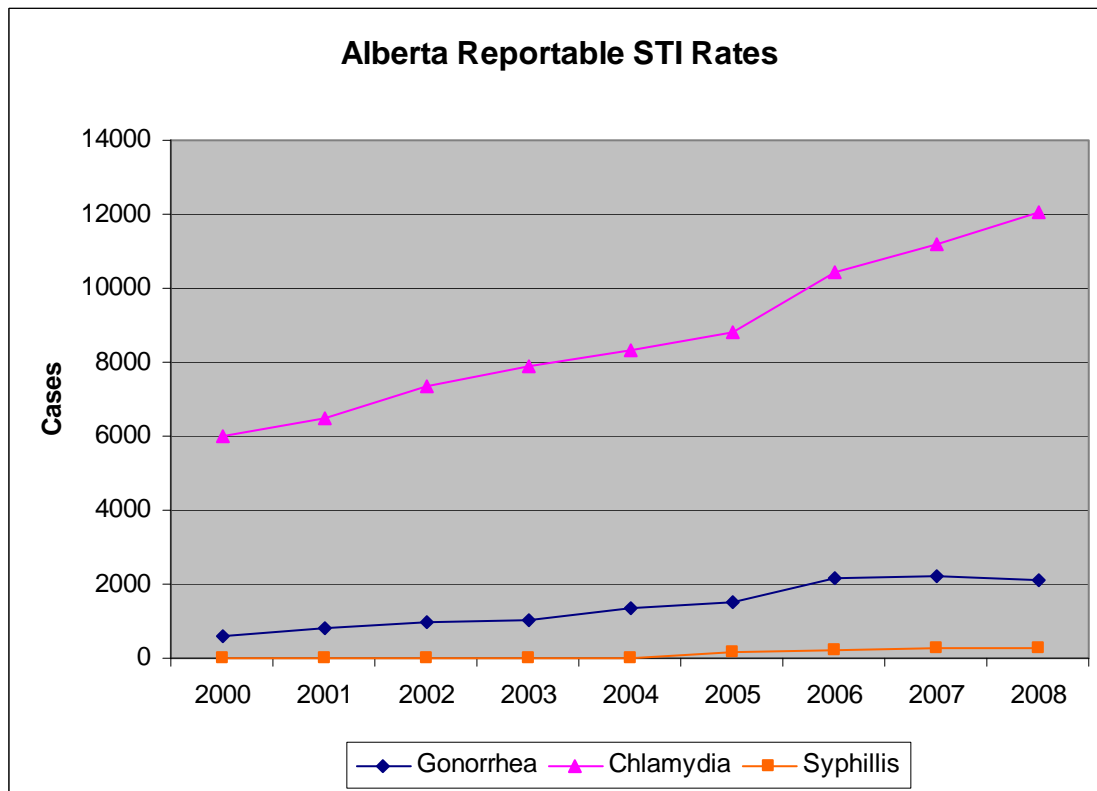

## Alberta Reportable STI Rates Graph

Source: PHAC, 2010